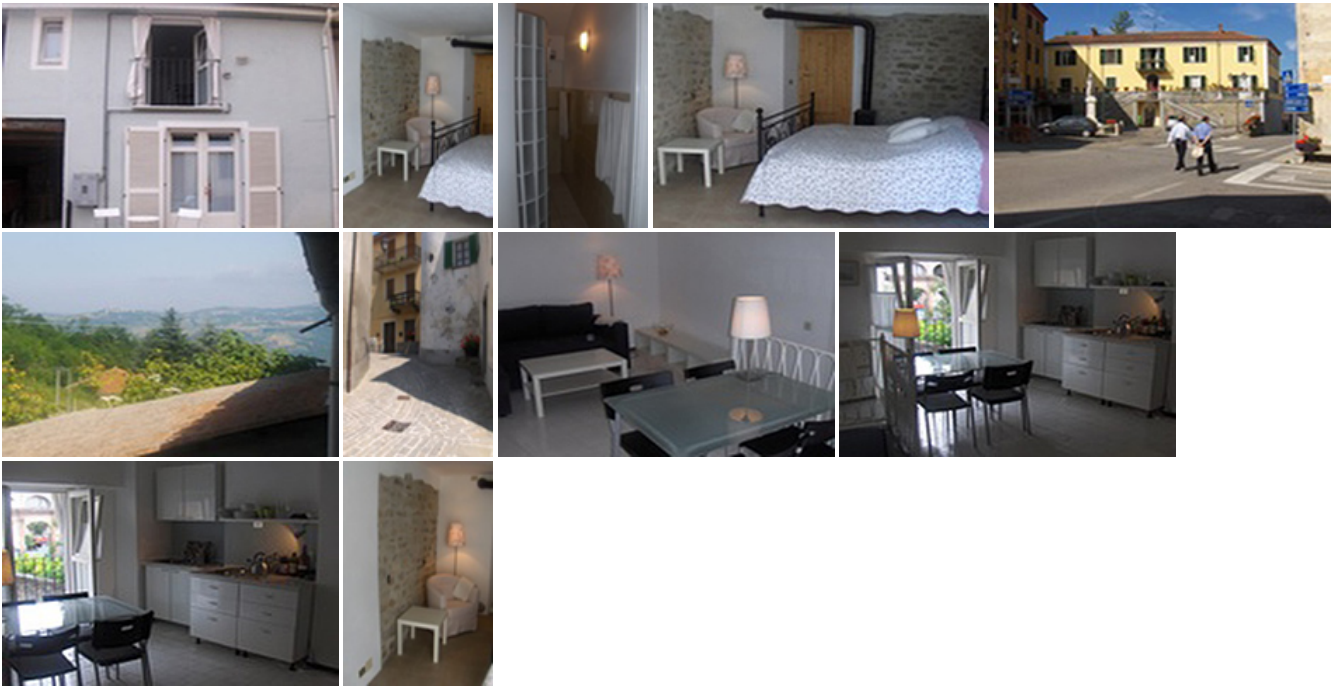

Area: **Bathrooms:** 1

Langhe **Condition:** Ready to move into

Bedrooms: 1

Location

Nestling in the heart of the village that boasts an excellent infrastructure including general stores, bars, restaurants, delicatessen, schools etc, all within a just a few minutes walk from the house.

Property Description

This village property is found within a small group of houses in the heart of the village .

The property provides ready to move into accommodation.

A perfect opportunity for those who want immediate access to village facilities and the Italian life style.

The property is constructed of natural Langhe Stone and features some exposed stone walls

Ground floor

Double bedroom , features of the room include a wood burning stove and Langhe stone exposed walls.

Staircase leads to the first floor:

First floor

Open plan kitchen/living room

Bathroom with shower

This room currently has a sofa /bed

Outside is a small area for table and chairs where one can enjoy alfresco dining or aperitivo

Property photos