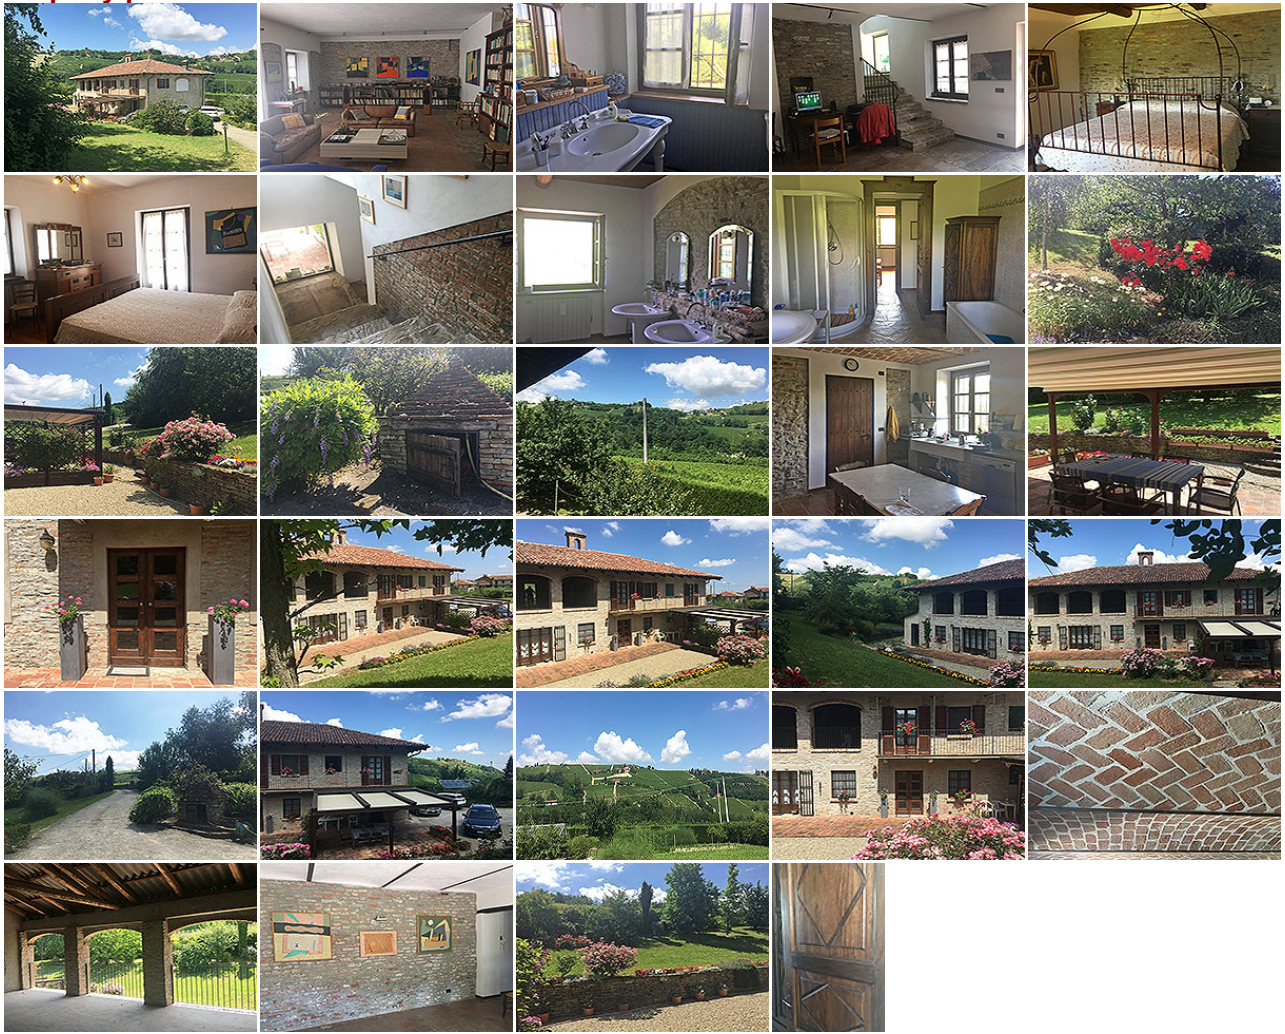

Property photos

PiedmontProperty.com - client.info@piedmontproperty.com - Tel: 0039 0173 529277 / 0039 3337464121